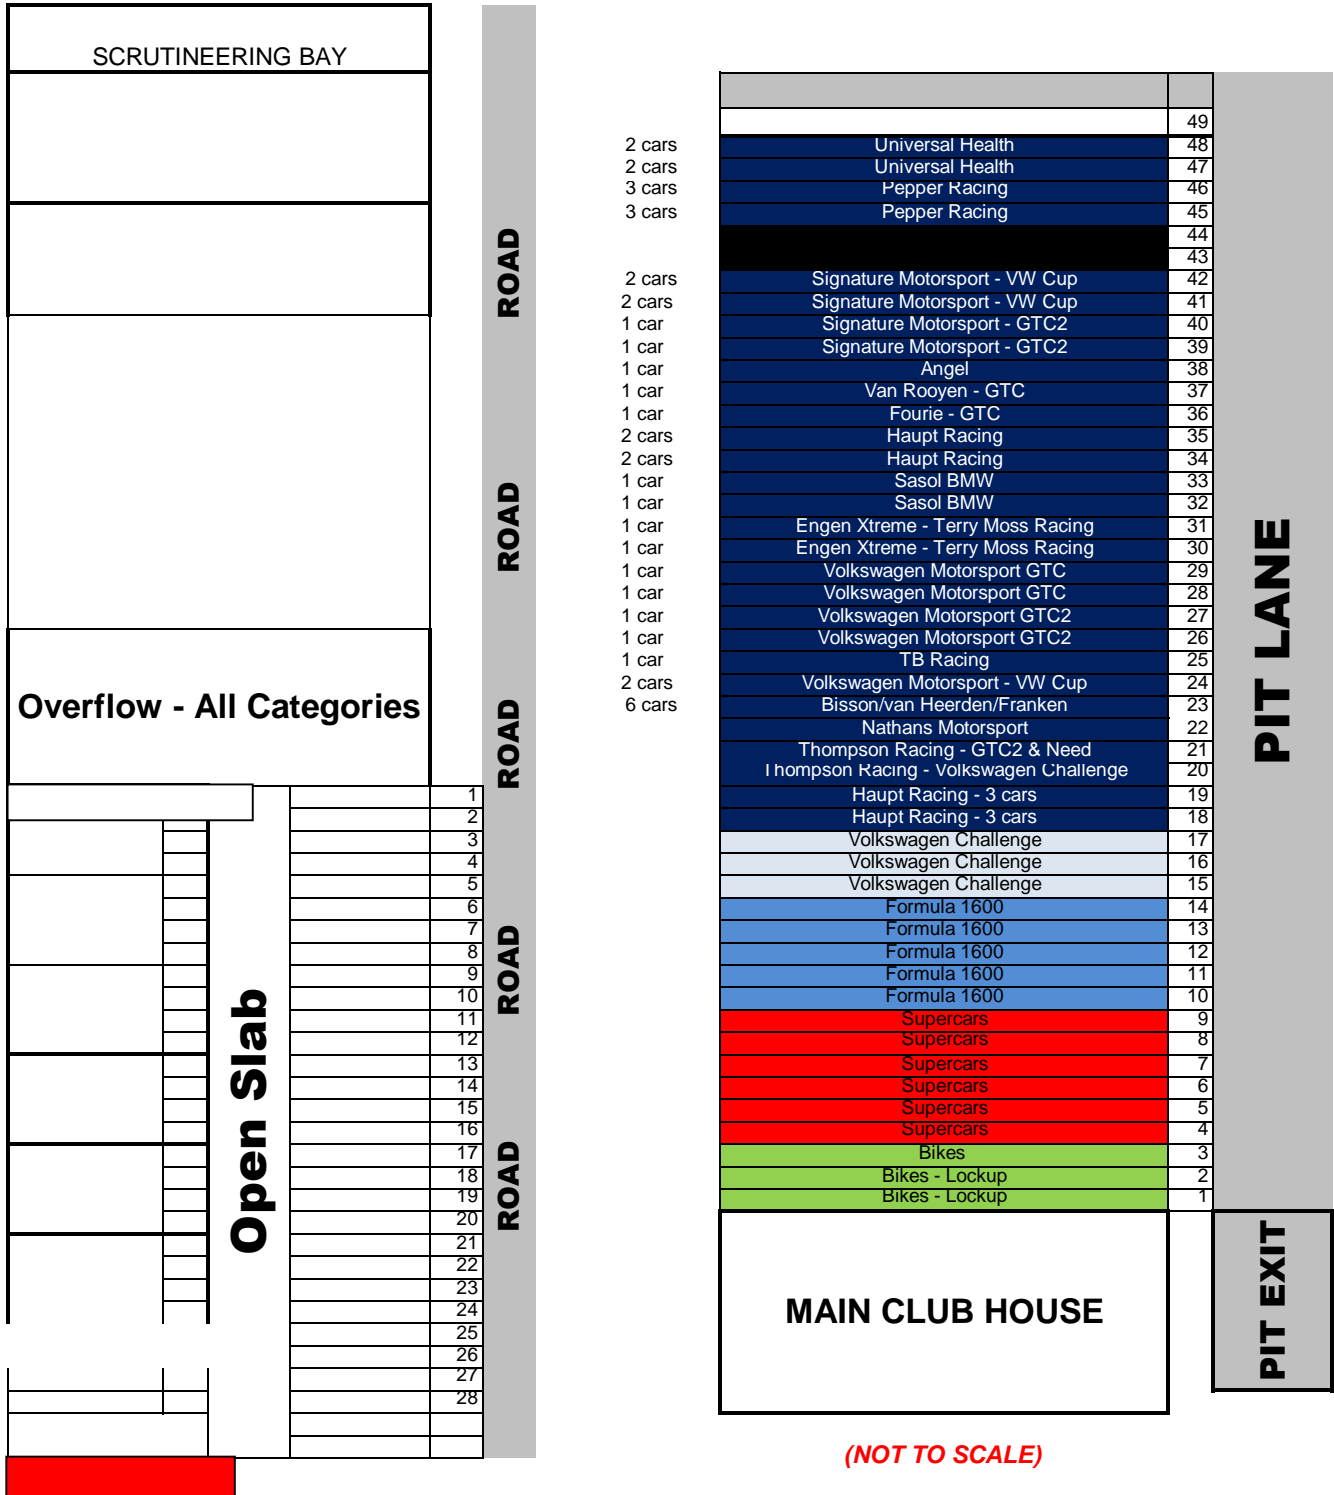

EAST LONDON GRAND PRIX - Pit Allocations

(NOT TO SCALE)